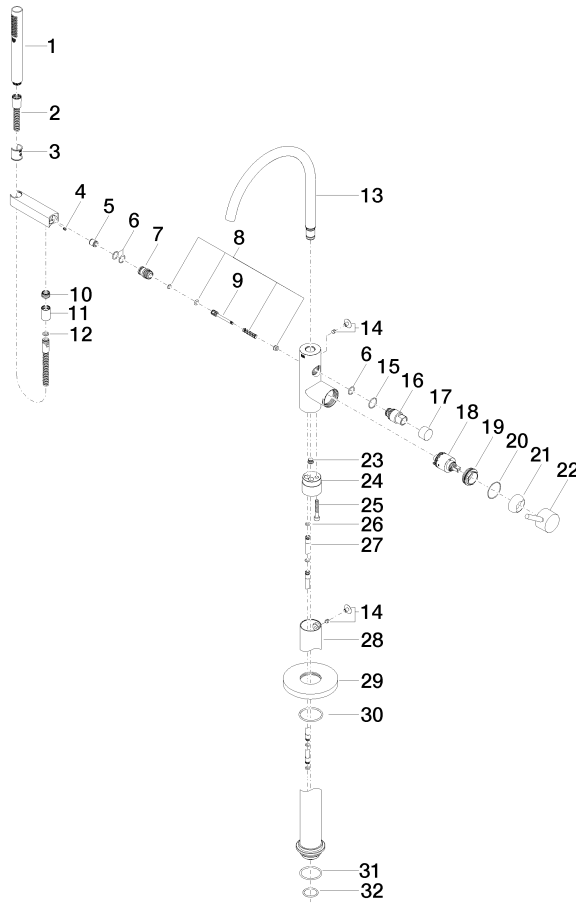

Single-lever bath mixer with stand pipe for free-standing assembly with hand shower set - Chrome

TARA

25 863 661

Single-lever bath mixer with stand pipe for free-standing assembly with hand shower set - Chrome

TARA

25 863 661

Spare parts list

No.	Item Number	Name	Quantity used	Delivery time
1	90 12 11 140 30-00	shower	1	10
2	90 30 02 072 00-00	Metal shower hose 1/2" x 3/8" x 1250 mm - Chrome	1	10
3	09 18 40 118 90	sleeve	1	2
4	09 31 11 058 90	pin	1	2
5	90 23 01 141 00 90	back-flow preventer	1	2
6	90 14 10 010 00 90	seal	3	2
7	09 24 03 153 20-00	nipple	1	10
8	90 16 02 023 00 90	spring	1	2
9	09 31 09 102 20-00	pull-rod	1	10
10	09 24 03 069 90	nipple	1	2
11	90 21 02 069 00-00	cover	1	10
12	90 14 20 026 00 90	seal	1	2
13	90 28 22 327 01-00	spout	1	10
14	04 31 20 036 00 90	plug	2	2
15	09 14 10 112 90	seal	1	2
16	09 21 34 081 20-00	nipple	1	10
17	09 20 88 002-00	handle	1	10
18	90 15 05 039 00 90	cartridge	1	2
19	09 24 04 298 90	nut	1	2
20	09 14 10 037 90	seal	1	2
21	09 28 30 036-00	cover	1	10
22	90 20 66 005 00-00	handle	1	10
23	04 31 20 039 11 90	plug	1	2
24	09 24 03 152 20-00	adaptor	1	10
25	09 30 30 111 90	screw	1	2
26	09 14 10 139 90	seal	2	2
27	04 28 22 025 00 90	connection	2	2
28	04 28 22 030 00-00	pipe	1	10
29	09 27 88 007-00	rosette	1	10
30	90 14 10 129 00 90	seal	1	2
31	09 14 10 084 90	seal	1	2
32	09 14 10 018 90	seal	1	2