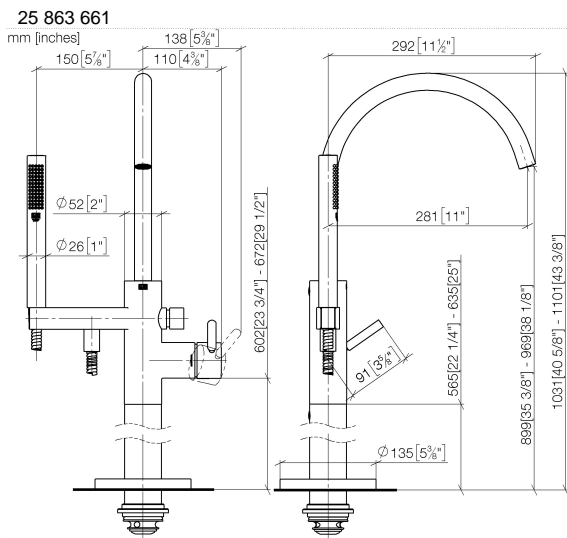

Single-lever bath mixer with stand pipe for free-standing assembly with hand shower set - Chrome

TARA

25 863 661

Fits: TARA, META

- spout: circular, air-enriched flow
- max. flow 19.5 l/min at 3 bar flow pressure
- Hand shower: COMPACT RAIN, max. flow rate 6.8 l/min (at 3 bar)
- bar-type hand shower with anti-scale system
- pivotable spout 360°
- 281mm projection
- wall bracket
- automatic bath/shower diverter
- total height 1031 - 1101 mm
- stand pipe height 565 - 635 mm
- height up to aerator 899 – 969 mm
- slide-on rosettes Ø 135 mm
- metal shower hose 1250mm with integrated anti-twist protection
- WRAS 2001027

Required miscellaneous

- Concealed floor mounting -**
- max. recess depth 150 mm
  - min. recess depth 80 mm

35 945 970 90

Flow rate chart

Certificates

IAPMO\_4976 (5). Belgaqua\_19\_77\_27. WRAS\_2001027. LGA\_29727.

## Spare parts list

No.	Item Number	Name	Quantity used	Delivery time
1	90 12 11 140 30-00	shower	1	10
2	90 30 02 072 00-00	Metal shower hose 1/2" x 3/8" x 1250 mm - Chrome	1	10
3	09 18 40 118 90	sleeve	1	2
4	09 31 11 058 90	pin	1	2
5	90 23 01 141 00 90	back-flow preventer	1	2
6	90 14 10 010 00 90	seal	3	2
7	09 24 03 153 20-00	nipple	1	10
8	90 16 02 023 00 90	spring	1	2
9	09 31 09 102 20-00	pull-rod	1	10
10	09 24 03 069 90	nipple	1	2
11	90 21 02 069 00-00	cover	1	10
12	90 14 20 026 00 90	seal	1	2
13	90 28 22 327 01-00	spout	1	10
14	04 31 20 036 00 90	plug	2	2
15	09 14 10 112 90	seal	1	2
16	09 21 34 081 20-00	nipple	1	10
17	09 20 88 002-00	handle	1	10
18	90 15 05 039 00 90	cartridge	1	2
19	09 24 04 298 90	nut	1	2
20	09 14 10 037 90	seal	1	2
21	09 28 30 036-00	cover	1	10
22	90 20 66 005 00-00	handle	1	10
23	04 31 20 039 11 90	plug	1	2
24	09 24 03 152 20-00	adaptor	1	10
25	09 30 30 111 90	screw	1	2
26	09 14 10 139 90	seal	2	2
27	04 28 22 025 00 90	connection	2	2
28	04 28 22 030 00-00	pipe	1	10
29	09 27 88 007-00	rosette	1	10
30	90 14 10 129 00 90	seal	1	2
31	09 14 10 084 90	seal	1	2
32	09 14 10 018 90	seal	1	2